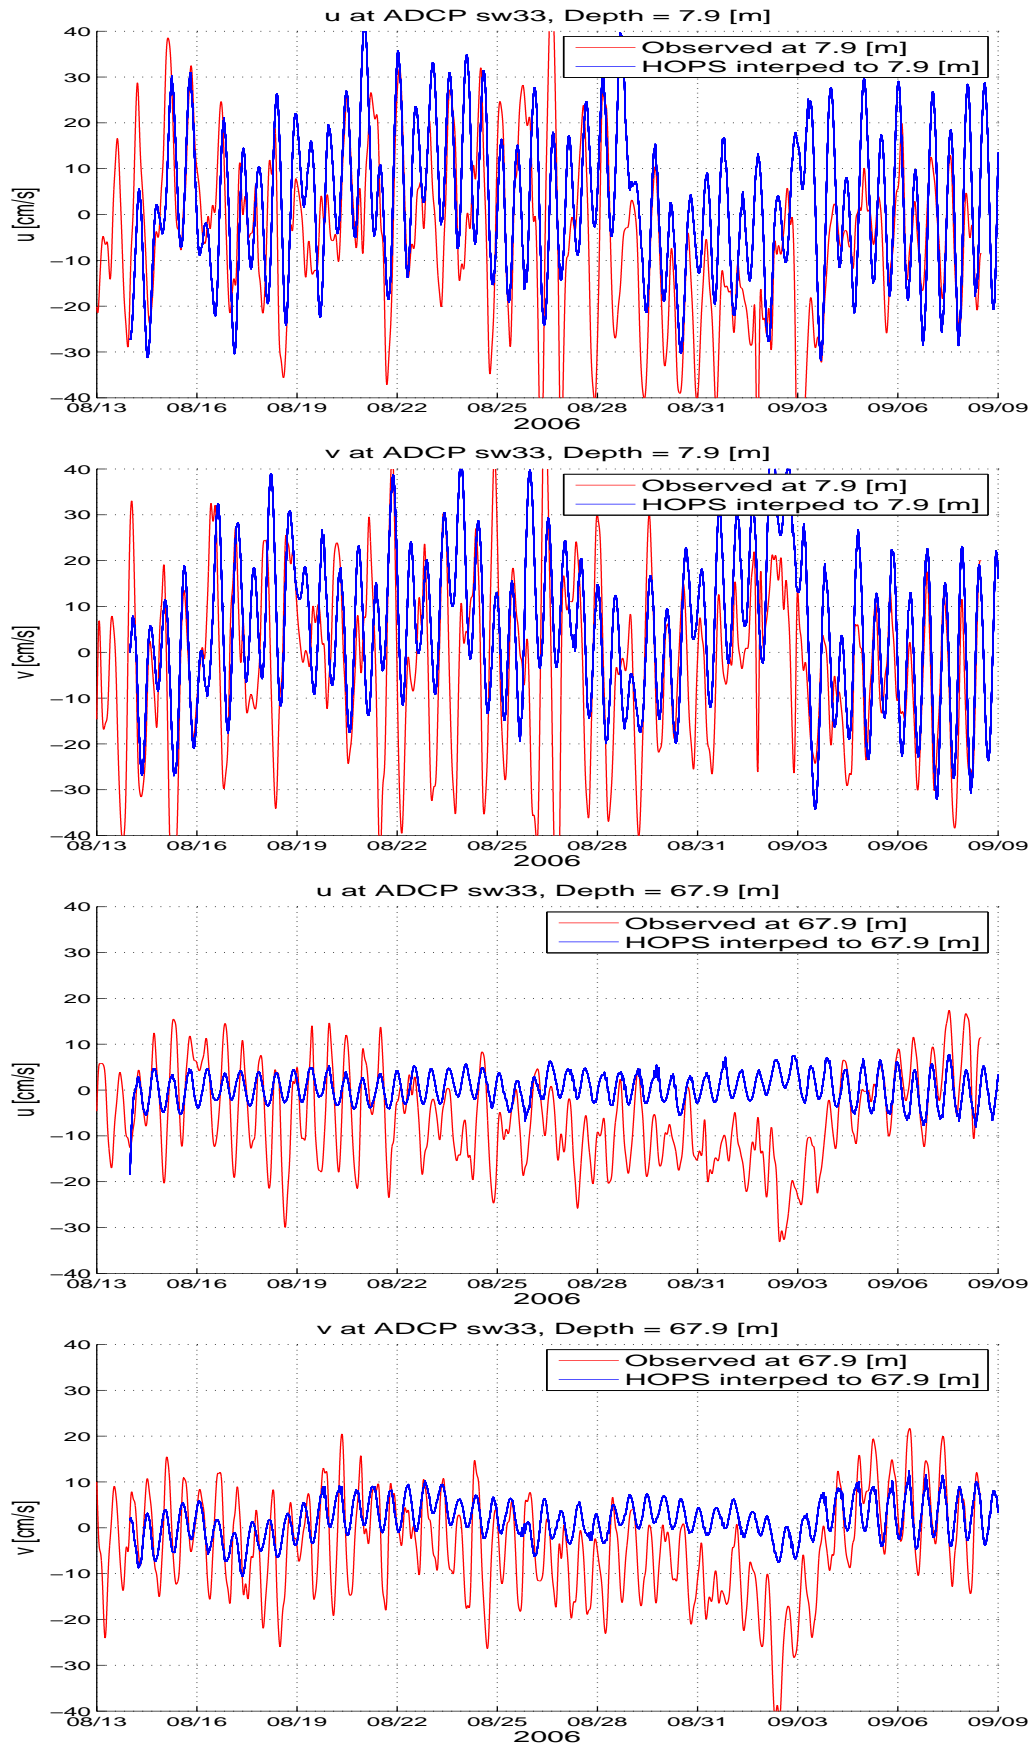

Figure 1. ADCP sw33, HOPS run in Jul10/PJH0/, (upper 2 panels): z7m, (bottom 2 panels): z67m.

Figure 2. ADCP sw33, HOPS run in Jul10/PJH1/, (upper 2 panels): z7m, (bottom 2 panels): z67m.

Figure 3. ADCP sw33, HOPS run in Jul10/PJH2/, (upper 2 panels): z7m, (bottom 2 panels): z67m.

Figure 4. ADCP sw33, HOPS run in Jul10/PJH3/, (upper 2 panels): z7m, (bottom 2 panels): z67m.

Figure 5. ADCP sw33, HOPS run in Jul10/PJH4/, (upper 2 panels): z7m, (bottom 2 panels): z67m.

Figure 6. ADCP sw33, HOPS run in Jul10/PJH5/, (upper 2 panels): z7m, (bottom 2 panels): z67m.

Figure 7. ADCP sw33, HOPS run in Jul10/PJH6/, (upper 2 panels): z7m, (bottom 2 panels): z67m.

Figure 8. ADCP sw33, HOPS run in Jul10/PJH7/, (upper 2 panels): z7m, (bottom 2 panels): z67m.

Figure 9. ADCP sw33, HOPS run in Jul10/PJH8/, (upper 2 panels): z7m, (bottom 2 panels): z67m.

Figure 10. ADCP sw33, HOPS run in Jul10/PJH9/, (upper 2 panels): z7m, (bottom 2 panels): z67m.

Figure 11. ADCP sw33, HOPS run in Jul10/PJH10/, (upper 2 panels): z7m, (bottom 2 panels): z67m.

Figure 12. ADCP sw33, HOPS run in Jul10/PJH11/, (upper 2 panels): z7m, (bottom 2 panels): z67m.