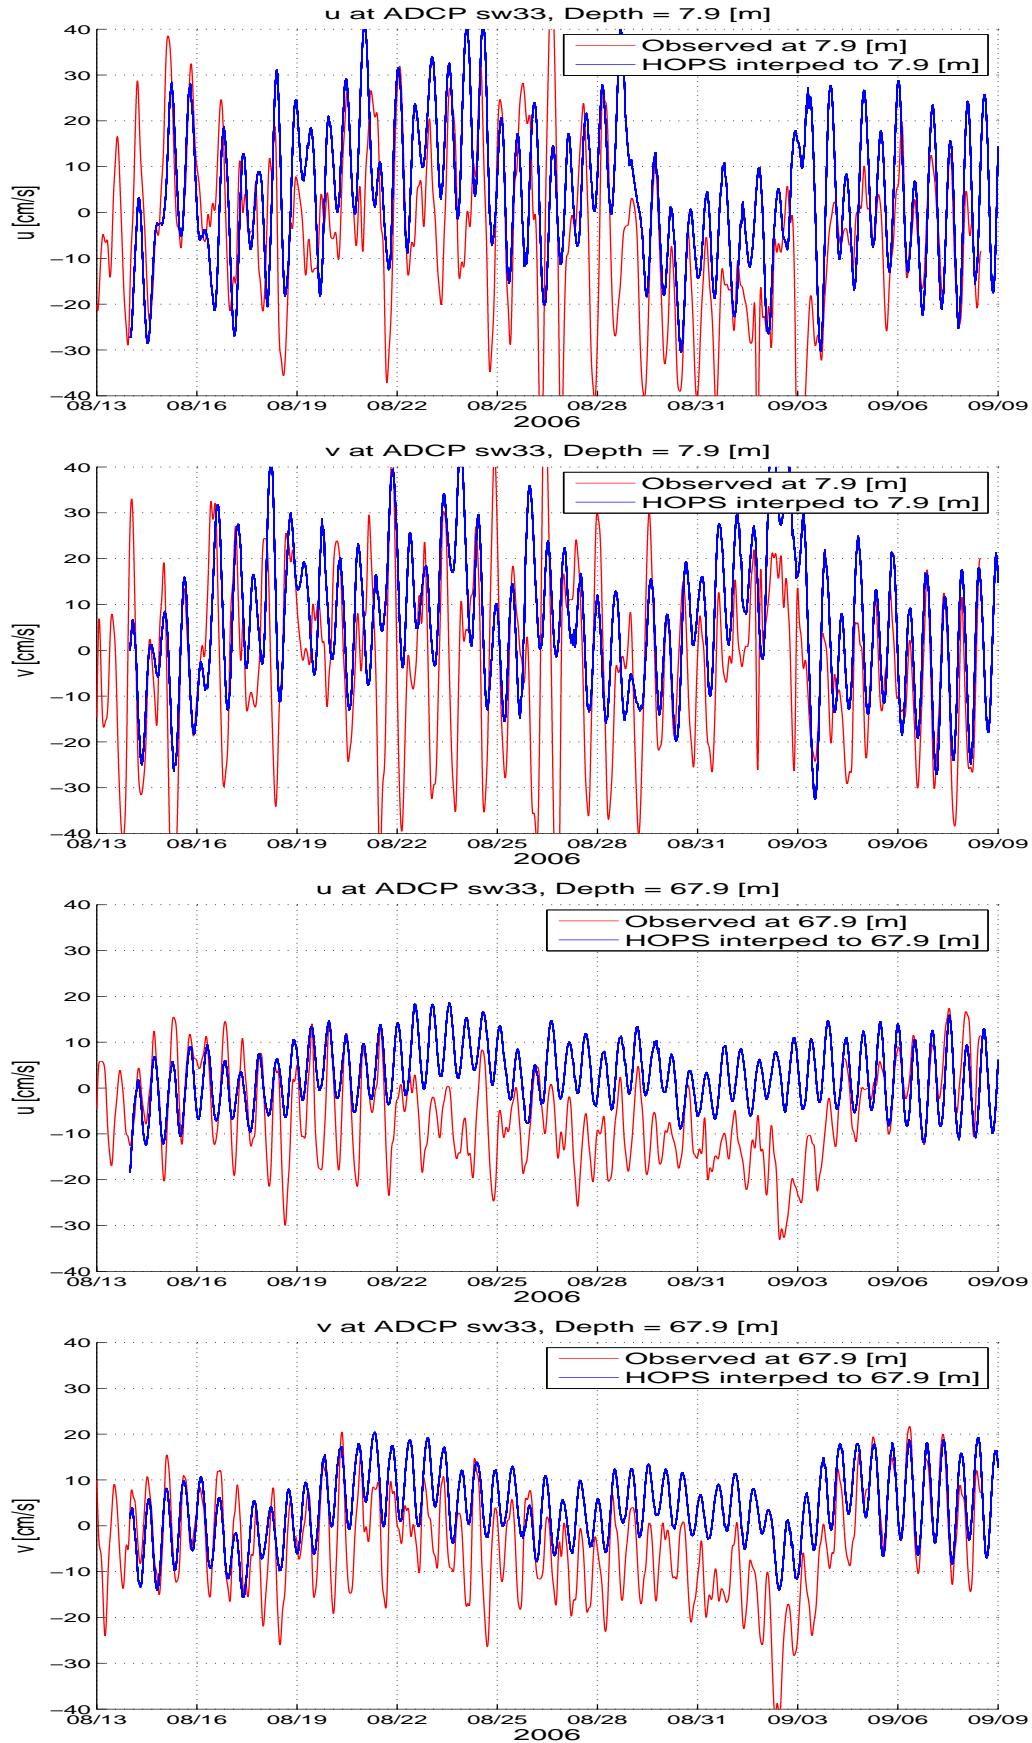

Figure 1. ADCP sw33, HOPS run in Jul10/PJH0/, (upper 2 panels): z7m, (bottom 2 panels): z67m.

Figure 2. ADCP sw33, HOPS run in Jul10/PJH1/, (upper 2 panels): z7m, (bottom 2 panels): z67m.

Figure 3. ADCP sw33, HOPS run in Jul10/PJH2/, (upper 2 panels): z7m, (bottom 2 panels): z67m.

Figure 4. ADCP sw33, HOPS run in Jul10/PJH3/, (upper 2 panels): z7m, (bottom 2 panels): z67m.

Figure 5. ADCP sw33, HOPS run in Jul10/PJH4/, (upper 2 panels): z7m, (bottom 2 panels): z67m.

Figure 6. ADCP sw33, HOPS run in Jul10/PJH5/, (upper 2 panels): z7m, (bottom 2 panels): z67m.

Figure 7. ADCP sw33, HOPS run in Jul10/PJH6/, (upper 2 panels): z7m, (bottom 2 panels): z67m.

Figure 8. ADCP sw33, HOPS run in Jul10/PJH7/, (upper 2 panels): z7m, (bottom 2 panels): z67m.

Figure 9. ADCP sw33, HOPS run in Jul10/PJH8/, (upper 2 panels): z7m, (bottom 2 panels): z67m.

Figure 10. ADCP sw33, HOPS run in Jul10/PJH9/, (upper 2 panels): z7m, (bottom 2 panels): z67m.

Figure 11. ADCP sw33, HOPS run in Jul10/PJH10/, (upper 2 panels): z7m, (bottom 2 panels): z67m.

Figure 12. ADCP sw33, HOPS run in Jul10/PJH11/, (upper 2 panels): z7m, (bottom 2 panels): z67m.