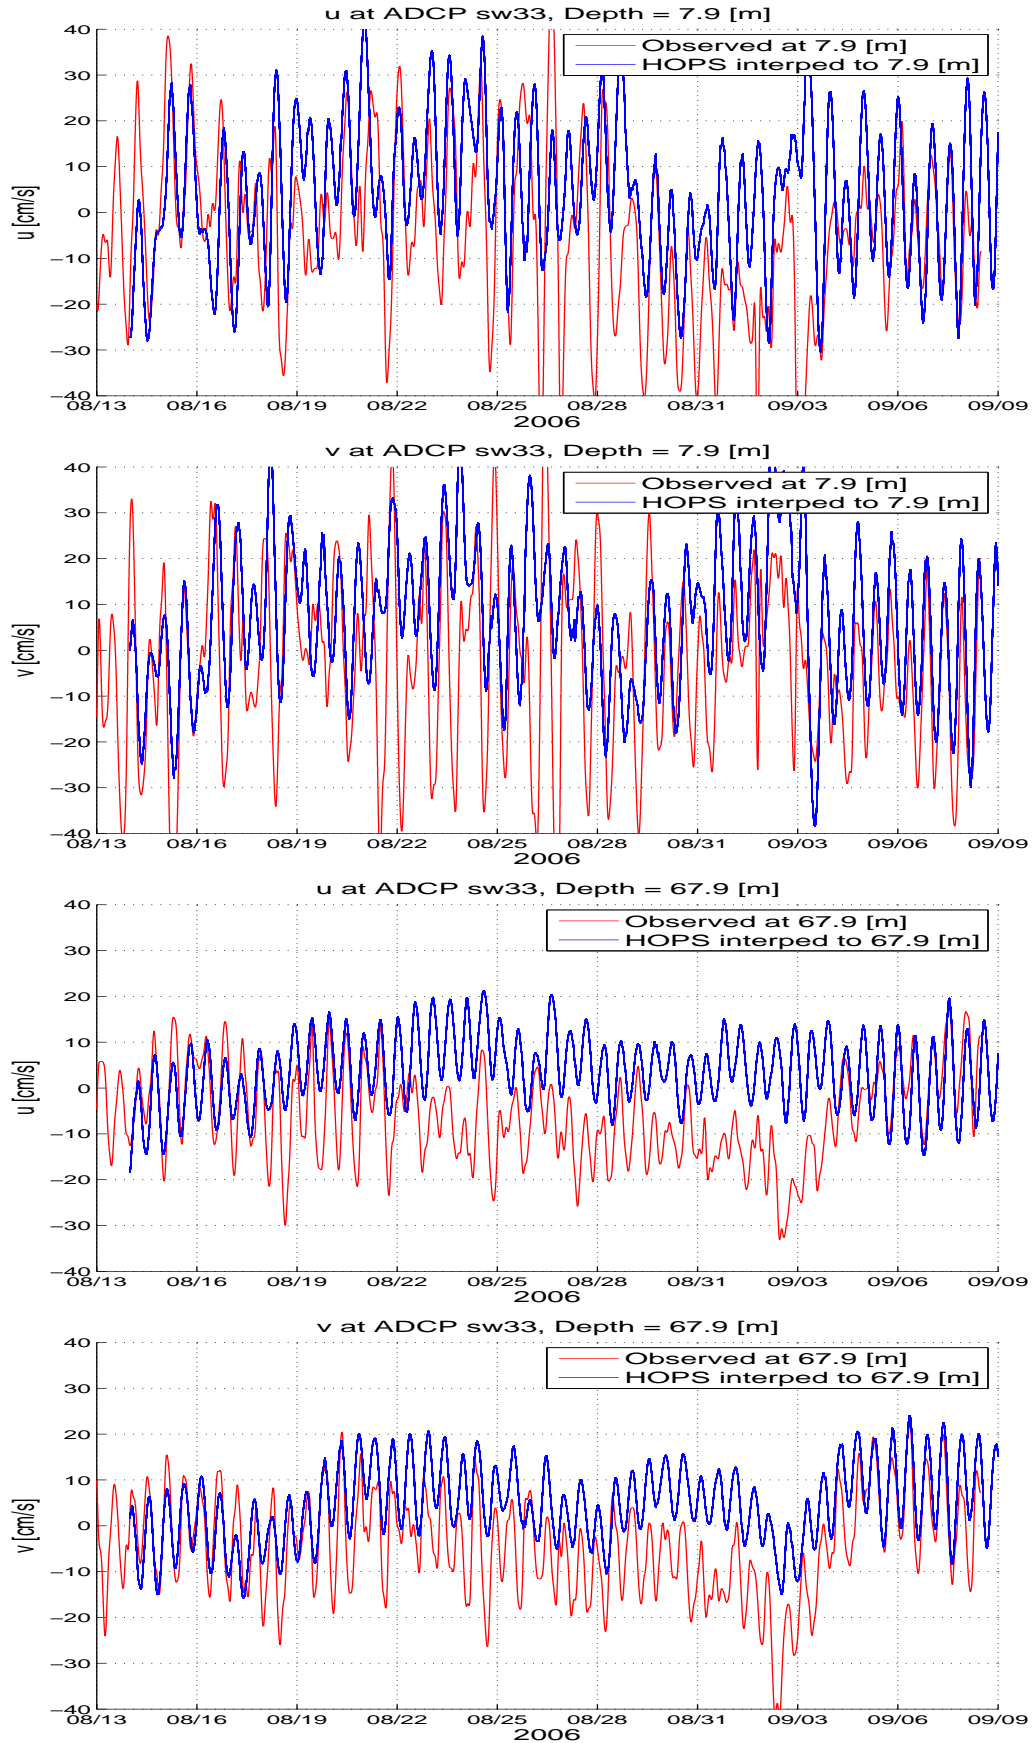

Figure 1. ADCP sw33, HOPS run in Jul10/PJH0/, (upper 2 panels): z7m, (bottom 2 panels): z67m.

Figure 2. ADCP sw33, HOPS run in Jul10/PJH1/, (upper 2 panels): z7m, (bottom 2 panels): z67m.

Figure 3. ADCP sw33, HOPS run in Jul10/PJH2/, (upper 2 panels): z7m, (bottom 2 panels): z67m.

Figure 4. ADCP sw33, HOPS run in Jul10/PJH3/, (upper 2 panels): z7m, (bottom 2 panels): z67m.

Figure 5. ADCP sw33, HOPS run in Jul10/PJH4/, (upper 2 panels): z7m, (bottom 2 panels): z67m.

Figure 6. ADCP sw33, HOPS run in Jul10/PJH5/, (upper 2 panels): z7m, (bottom 2 panels): z67m.

Figure 7. ADCP sw33, HOPS run in Jul10/PJH6/, (upper 2 panels): z7m, (bottom 2 panels): z67m.

Figure 8. ADCP sw33, HOPS run in Jul10/PJH7/, (upper 2 panels): z7m, (bottom 2 panels): z67m.

Figure 9. ADCP sw33, HOPS run in Jul10/PJH8/, (upper 2 panels): z7m, (bottom 2 panels): z67m.

Figure 10. ADCP sw33, HOPS run in Jul10/PJH9/, (upper 2 panels): z7m, (bottom 2 panels): z67m.

Figure 11. ADCP sw33, HOPS run in Jul10/PJH10/, (upper 2 panels): z7m, (bottom 2 panels): z67m.

Figure 12. ADCP sw33, HOPS run in Jul10/PJH11/, (upper 2 panels): z7m, (bottom 2 panels): z67m.