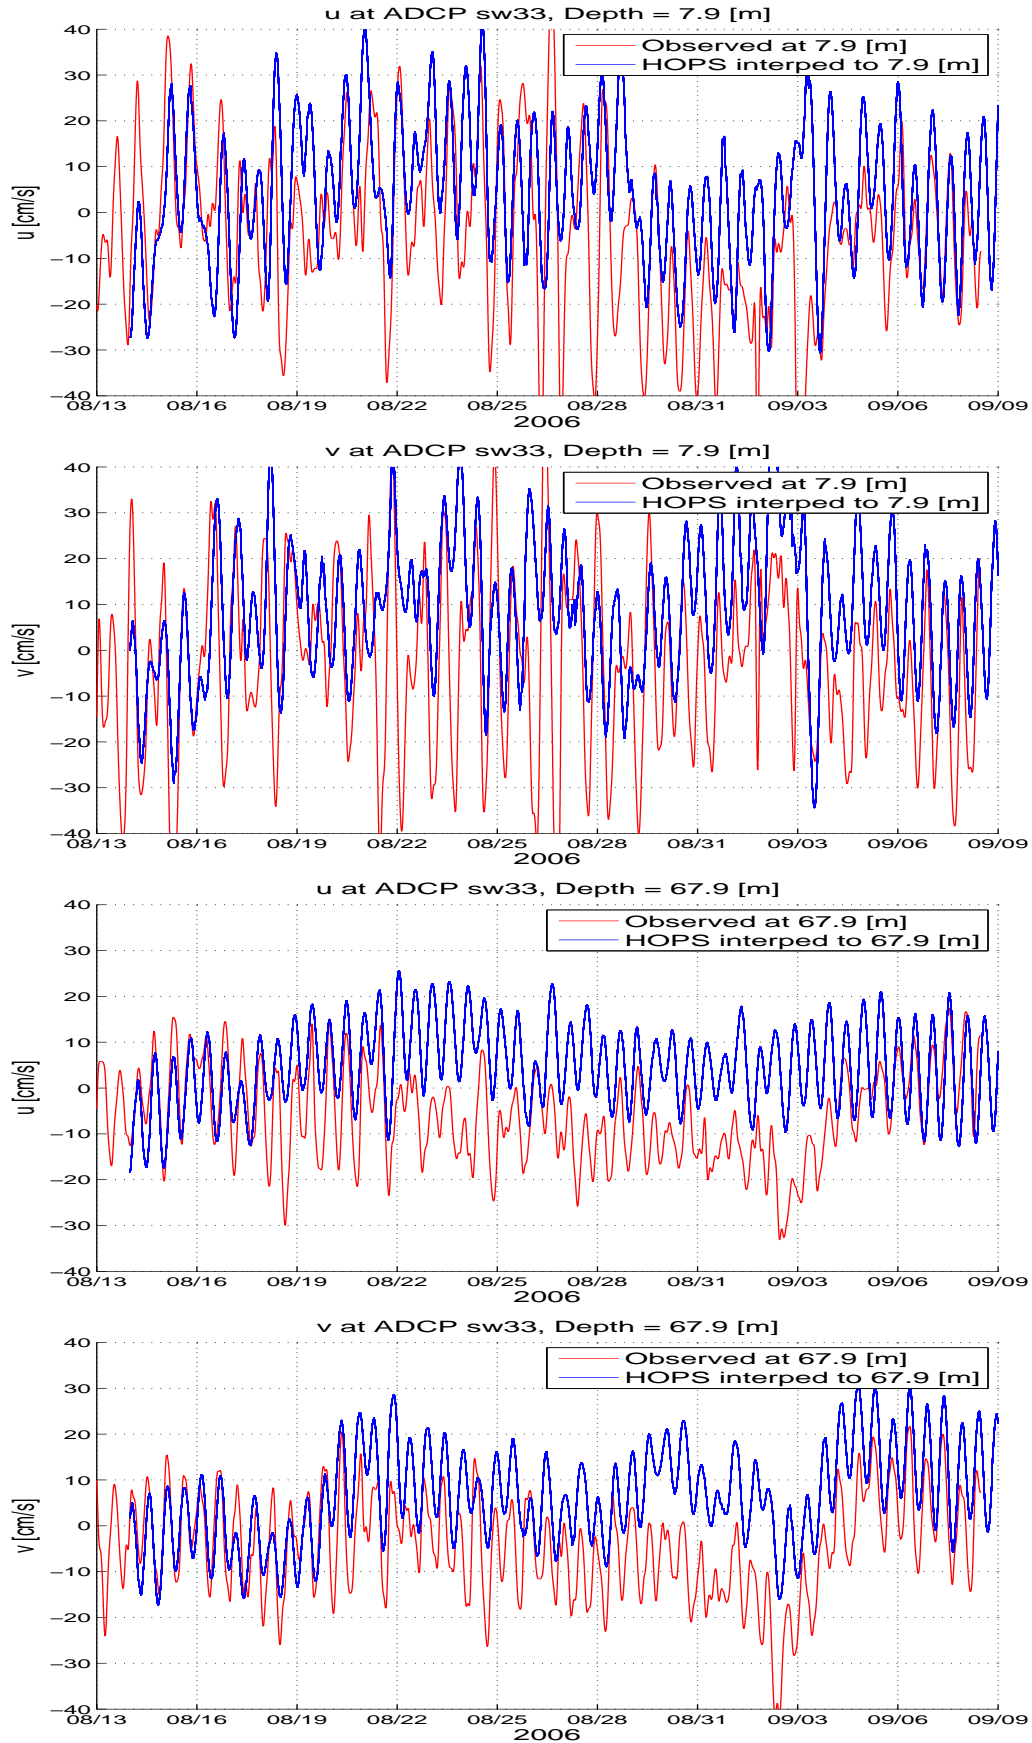

Figure 1. ADCP sw33, HOPS run in Jul10/PJH0/, (upper 2 panels): z7m, (bottom 2 panels): z67m.

Figure 2. ADCP sw33, HOPS run in Jul10/PJH1/, (upper 2 panels): z7m, (bottom 2 panels): z67m.

Figure 3. ADCP sw33, HOPS run in Jul10/PJH2/, (upper 2 panels): z7m, (bottom 2 panels): z67m.

Figure 4. ADCP sw33, HOPS run in Jul10/PJH3/, (upper 2 panels): z7m, (bottom 2 panels): z67m.

Figure 5. ADCP sw33, HOPS run in Jul10/PJH4/, (upper 2 panels): z7m, (bottom 2 panels): z67m.

Figure 6. ADCP sw33, HOPS run in Jul10/PJH5/, (upper 2 panels): z7m, (bottom 2 panels): z67m.

Figure 7. ADCP sw33, HOPS run in Jul10/PJH6/, (upper 2 panels): z7m, (bottom 2 panels): z67m.

Figure 8. ADCP sw33, HOPS run in Jul10/PJH7/, (upper 2 panels): z7m, (bottom 2 panels): z67m.

Figure 9. ADCP sw33, HOPS run in Jul10/PJH8/, (upper 2 panels): z7m, (bottom 2 panels): z67m.

Figure 10. ADCP sw33, HOPS run in Jul10/PJH9/, (upper 2 panels): z7m, (bottom 2 panels): z67m.

Figure 11. ADCP sw33, HOPS run in Jul10/PJH10/, (upper 2 panels): z7m, (bottom 2 panels): z67m.

Figure 12. ADCP sw33, HOPS run in Jul10/PJH11/, (upper 2 panels): z7m, (bottom 2 panels): z67m.