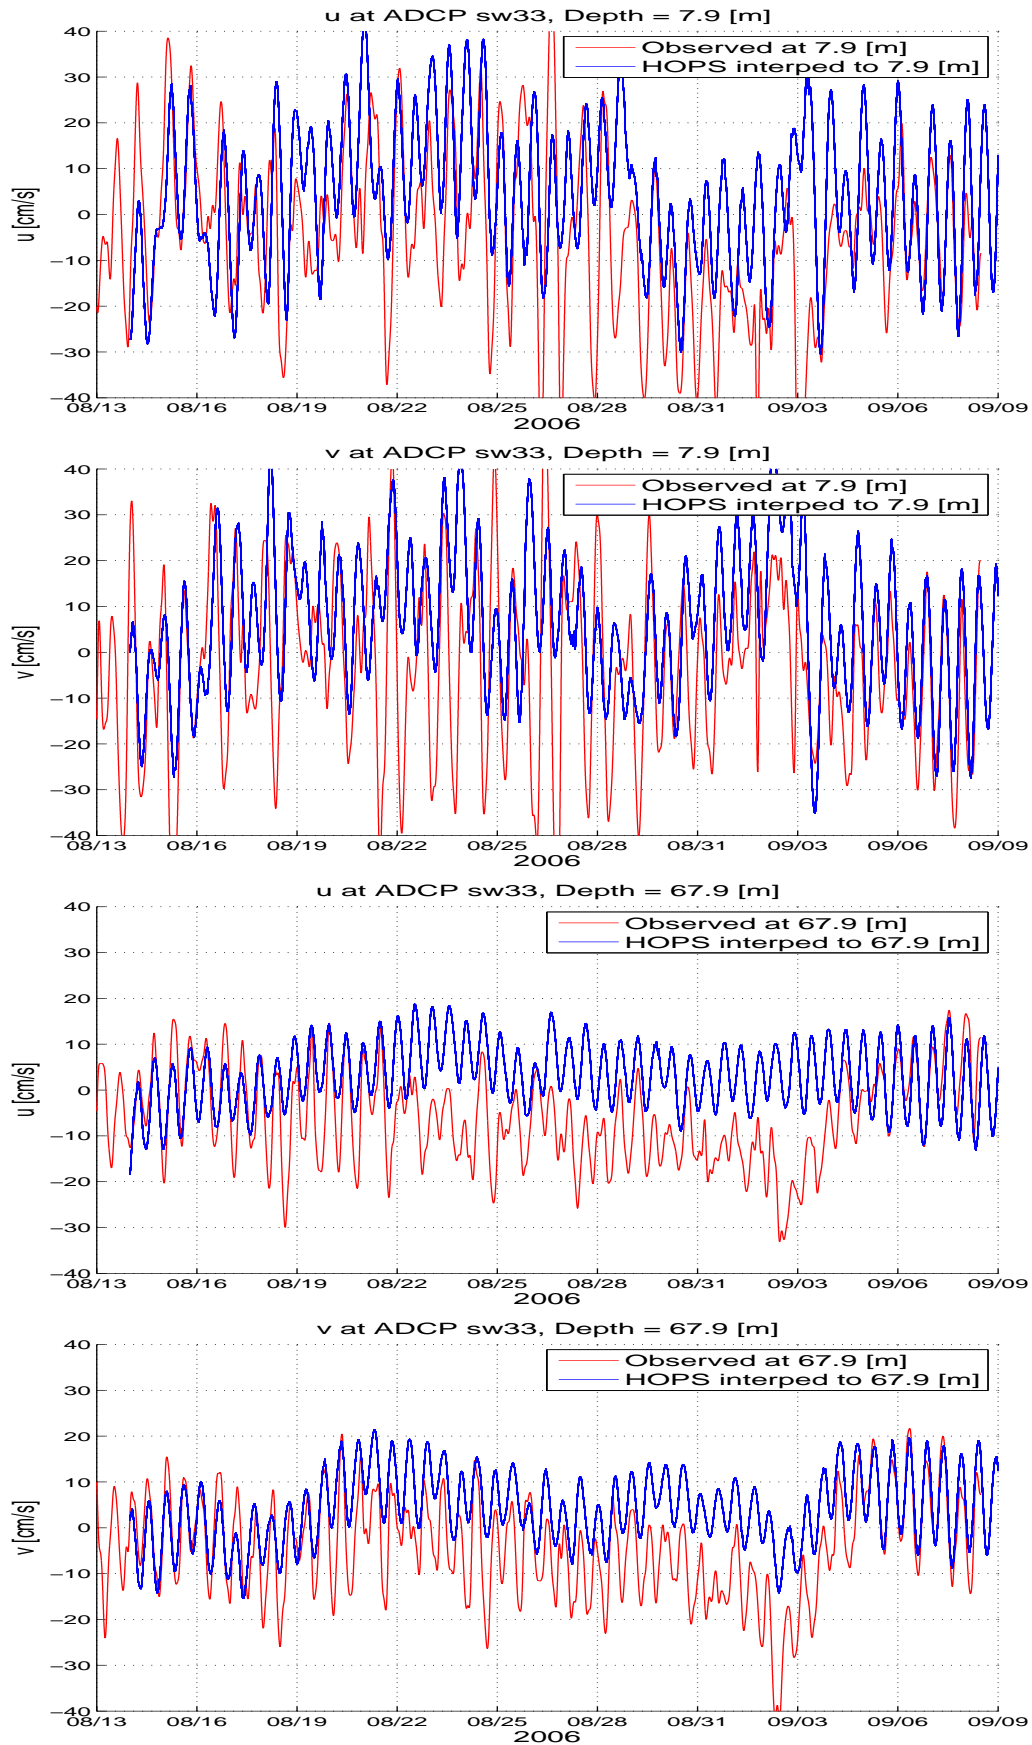

Figure 1. ADCP sw33, HOPS run in Jul10/PJH0/, (upper 2 panels): z7m, (bottom 2 panels): z67m.

Figure 2. ADCP sw33, HOPS run in Jul10/PJH1/, (upper 2 panels): z7m, (bottom 2 panels): z67m.

Figure 3. ADCP sw33, HOPS run in Jul10/PJH2/, (upper 2 panels): z7m, (bottom 2 panels): z67m.

Figure 4. ADCP sw33, HOPS run in Jul10/PJH3/, (upper 2 panels): z7m, (bottom 2 panels): z67m.

Figure 5. ADCP sw33, HOPS run in Jul10/PJH4/, (upper 2 panels): z7m, (bottom 2 panels): z67m.

Figure 6. ADCP sw33, HOPS run in Jul10/PJH5/, (upper 2 panels): z7m, (bottom 2 panels): z67m.

Figure 7. ADCP sw33, HOPS run in Jul10/PJH6/, (upper 2 panels): z7m, (bottom 2 panels): z67m.

Figure 8. ADCP sw33, HOPS run in Jul10/PJH7/, (upper 2 panels): z7m, (bottom 2 panels): z67m.

Figure 9. ADCP sw33, HOPS run in Jul10/PJH8/, (upper 2 panels): z7m, (bottom 2 panels): z67m.

Figure 10. ADCP sw33, HOPS run in Jul10/PJH9/, (upper 2 panels): z7m, (bottom 2 panels): z67m.

Figure 11. ADCP sw33, HOPS run in Jul10/PJH10/, (upper 2 panels): z7m, (bottom 2 panels): z67m.

Figure 12. ADCP sw33, HOPS run in Jul10/PJH11/, (upper 2 panels): z7m, (bottom 2 panels): z67m.