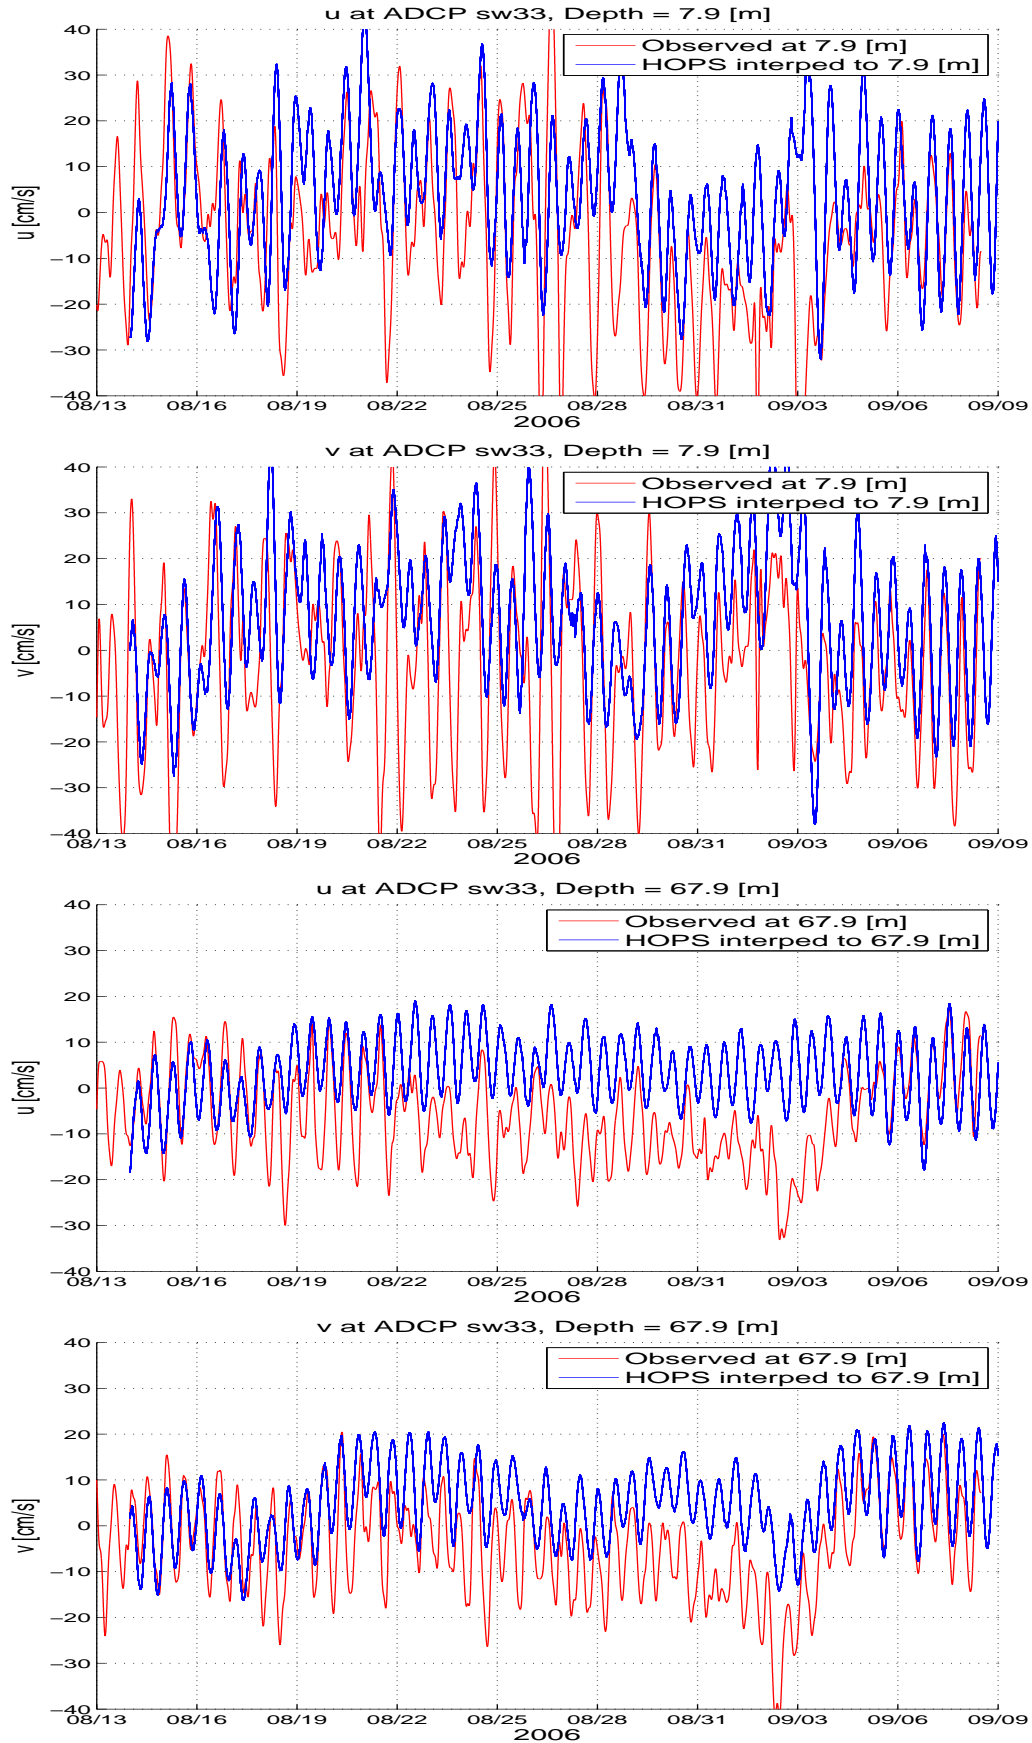

Figure 1. ADCP sw33, HOPS run in Jul10/PJH0/, (upper 2 panels): z7m, (bottom 2 panels): z67m.

Figure 2. ADCP sw33, HOPS run in Jul10/PJH1/, (upper 2 panels): z7m, (bottom 2 panels): z67m.

Figure 3. ADCP sw33, HOPS run in Jul10/PJH2/, (upper 2 panels): z7m, (bottom 2 panels): z67m.

Figure 4. ADCP sw33, HOPS run in Jul10/PJH3/, (upper 2 panels): z7m, (bottom 2 panels): z67m.

Figure 5. ADCP sw33, HOPS run in Jul10/PJH4/, (upper 2 panels): z7m, (bottom 2 panels): z67m.

Figure 6. ADCP sw33, HOPS run in Jul10/PJH5/, (upper 2 panels): z7m, (bottom 2 panels): z67m.

Figure 7. ADCP sw33, HOPS run in Jul10/PJH6/, (upper 2 panels): z7m, (bottom 2 panels): z67m.

Figure 8. ADCP sw33, HOPS run in Jul10/PJH7/, (upper 2 panels): z7m, (bottom 2 panels): z67m.

Figure 9. ADCP sw33, HOPS run in Jul10/PJH8/, (upper 2 panels): z7m, (bottom 2 panels): z67m.

Figure 10. ADCP sw33, HOPS run in Jul10/PJH9/, (upper 2 panels): z7m, (bottom 2 panels): z67m.

Figure 11. ADCP sw33, HOPS run in Jul10/PJH10/, (upper 2 panels): z7m, (bottom 2 panels): z67m.

Figure 12. ADCP sw33, HOPS run in Jul10/PJH11/, (upper 2 panels): z7m, (bottom 2 panels): z67m.