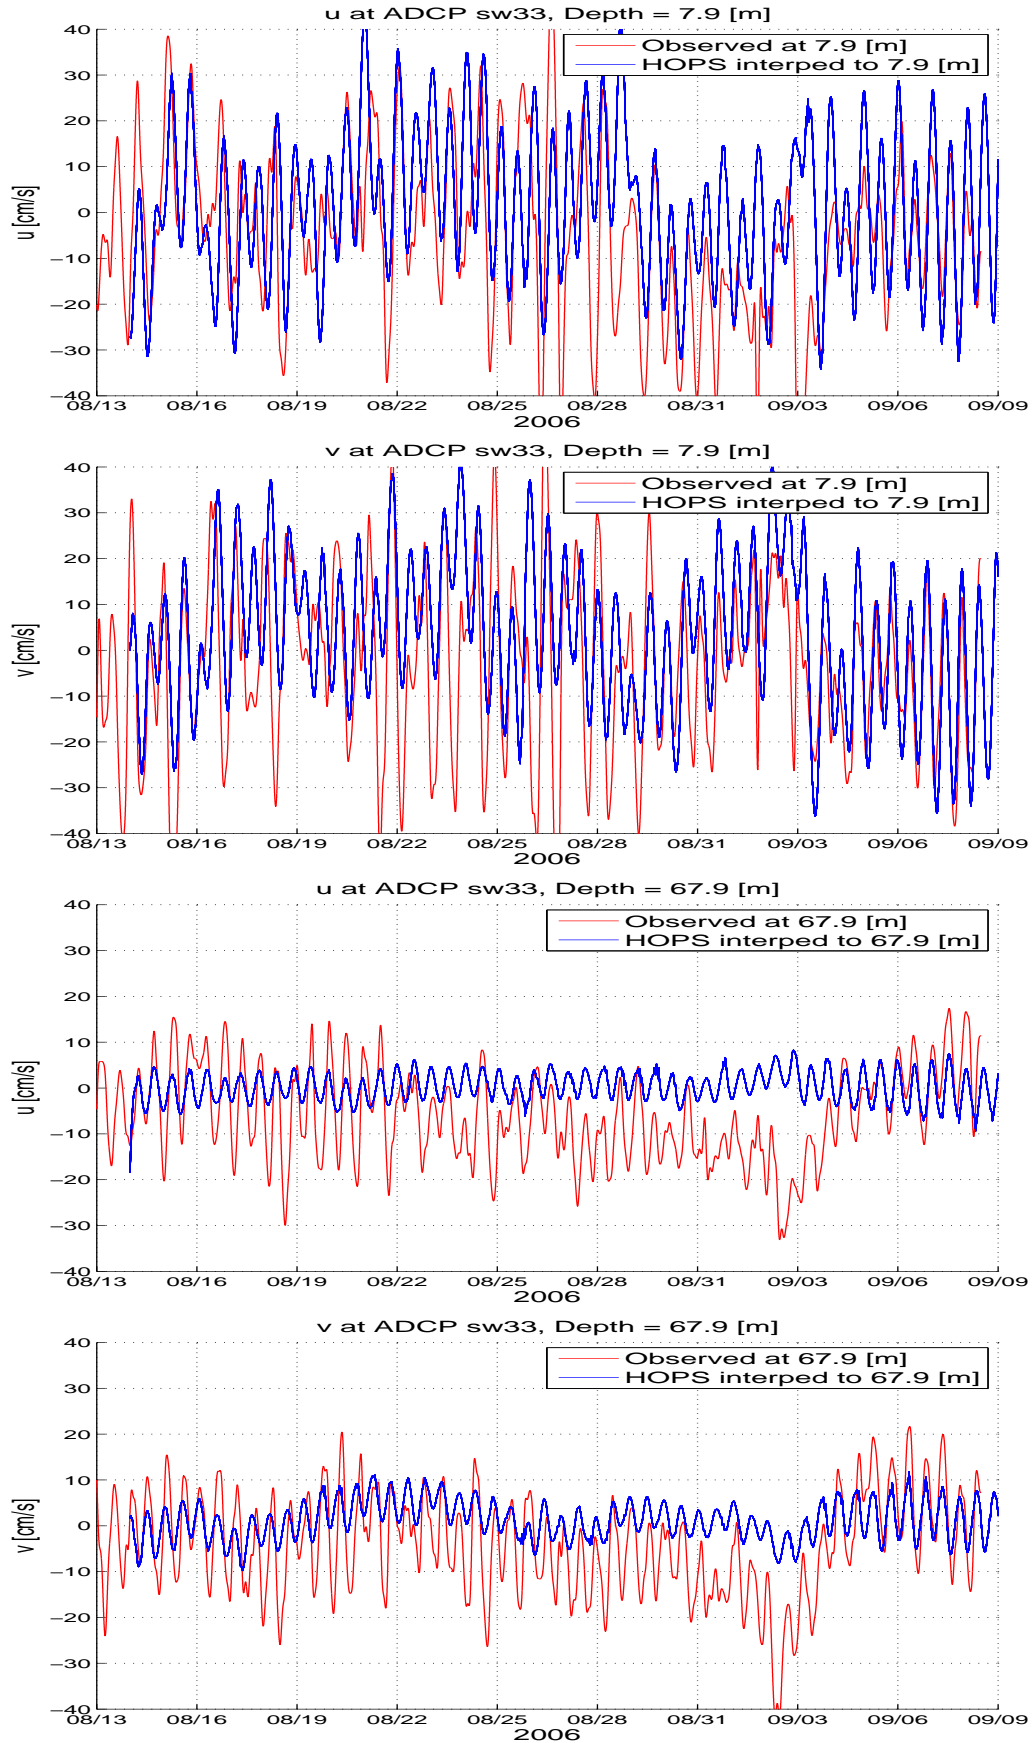

Figure 1. ADCP sw33, HOPS run in Jul10/PJH0/, (upper 2 panels): z7m, (bottom 2 panels): z67m.

Figure 2. ADCP sw33, HOPS run in Jul10/PJH1/, (upper 2 panels): z7m, (bottom 2 panels): z67m.

Figure 3. ADCP sw33, HOPS run in Jul10/PJH2/, (upper 2 panels): z7m, (bottom 2 panels): z67m.

Figure 4. ADCP sw33, HOPS run in Jul10/PJH3/, (upper 2 panels): z7m, (bottom 2 panels): z67m.

Figure 5. ADCP sw33, HOPS run in Jul10/PJH4/, (upper 2 panels): z7m, (bottom 2 panels): z67m.

Figure 6. ADCP sw33, HOPS run in Jul10/PJH5/, (upper 2 panels): z7m, (bottom 2 panels): z67m.

Figure 7. ADCP sw33, HOPS run in Jul10/PJH6/, (upper 2 panels): z7m, (bottom 2 panels): z67m.

Figure 8. ADCP sw33, HOPS run in Jul10/PJH7/, (upper 2 panels): z7m, (bottom 2 panels): z67m.

Figure 9. ADCP sw33, HOPS run in Jul10/PJH8/, (upper 2 panels): z7m, (bottom 2 panels): z67m.

Figure 10. ADCP sw33, HOPS run in Jul10/PJH9/, (upper 2 panels): z7m, (bottom 2 panels): z67m.

Figure 11. ADCP sw33, HOPS run in Jul10/PJH10/, (upper 2 panels): z7m, (bottom 2 panels): z67m.

Figure 12. ADCP sw33, HOPS run in Jul10/PJH11/, (upper 2 panels): z7m, (bottom 2 panels): z67m.