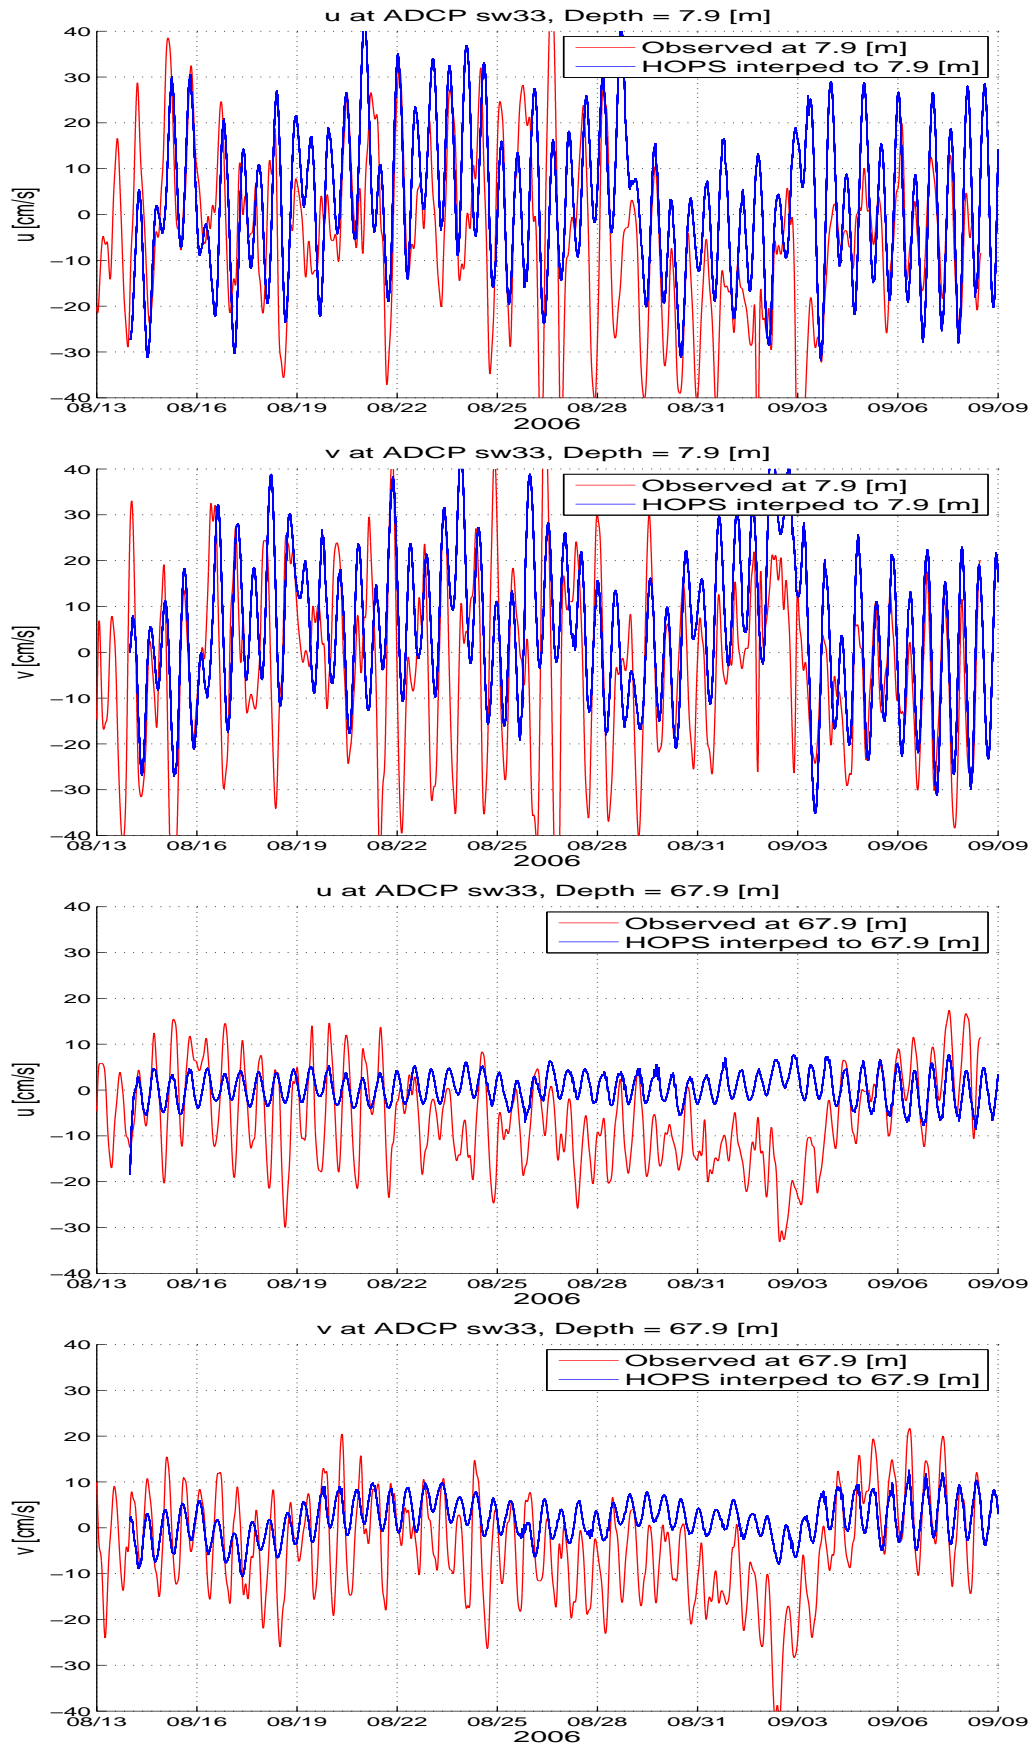

Figure 1. ADCP sw33, HOPS run in Jul10/PJH0/, (upper 2 panels): z7m, (bottom 2 panels): z67m.

Figure 2. ADCP sw33, HOPS run in Jul10/PJH1/, (upper 2 panels): z7m, (bottom 2 panels): z67m.

Figure 3. ADCP sw33, HOPS run in Jul10/PJH2/, (upper 2 panels): z7m, (bottom 2 panels): z67m.

Figure 4. ADCP sw33, HOPS run in Jul10/PJH3/, (upper 2 panels): z7m, (bottom 2 panels): z67m.

Figure 5. ADCP sw33, HOPS run in Jul10/PJH4/, (upper 2 panels): z7m, (bottom 2 panels): z67m.

Figure 6. ADCP sw33, HOPS run in Jul10/PJH5/, (upper 2 panels): z7m, (bottom 2 panels): z67m.

Figure 7. ADCP sw33, HOPS run in Jul10/PJH6/, (upper 2 panels): z7m, (bottom 2 panels): z67m.

Figure 8. ADCP sw33, HOPS run in Jul10/PJH7/, (upper 2 panels): z7m, (bottom 2 panels): z67m.

Figure 9. ADCP sw33, HOPS run in Jul10/PJH8/, (upper 2 panels): z7m, (bottom 2 panels): z67m.

Figure 10. ADCP sw33, HOPS run in Jul10/PJH9/, (upper 2 panels): z7m, (bottom 2 panels): z67m.

Figure 11. ADCP sw33, HOPS run in Jul10/PJH10/, (upper 2 panels): z7m, (bottom 2 panels): z67m.

Figure 12. ADCP sw33, HOPS run in Jul10/PJH11/, (upper 2 panels): z7m, (bottom 2 panels): z67m.