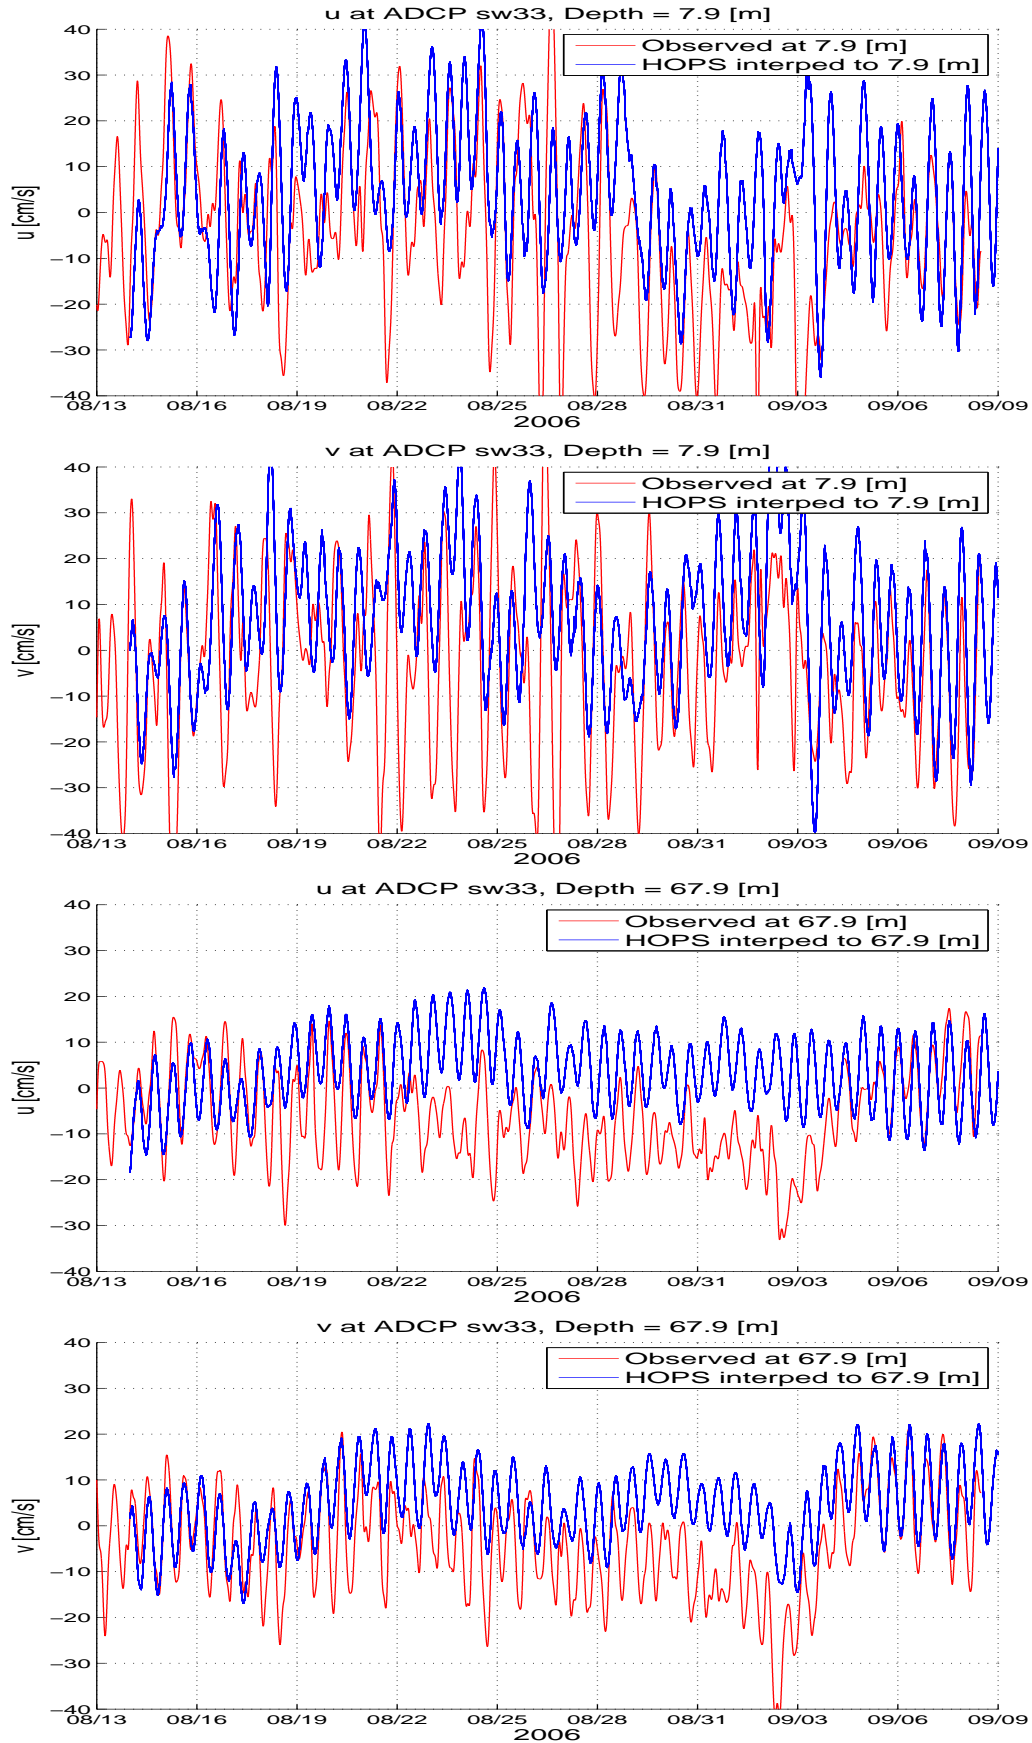

Figure 1. ADCP sw33, HOPS run in Jul10/PJH0/, (upper 2 panels): z7m, (bottom 2 panels): z67m.

Figure 2. ADCP sw33, HOPS run in Jul10/PJH1/, (upper 2 panels): z7m, (bottom 2 panels): z67m.

Figure 3. ADCP sw33, HOPS run in Jul10/PJH2/, (upper 2 panels): z7m, (bottom 2 panels): z67m.

Figure 4. ADCP sw33, HOPS run in Jul10/PJH3/, (upper 2 panels): z7m, (bottom 2 panels): z67m.

Figure 5. ADCP sw33, HOPS run in Jul10/PJH4/, (upper 2 panels): z7m, (bottom 2 panels): z67m.

Figure 6. ADCP sw33, HOPS run in Jul10/PJH5/, (upper 2 panels): z7m, (bottom 2 panels): z67m.

Figure 7. ADCP sw33, HOPS run in Jul10/PJH6/, (upper 2 panels): z7m, (bottom 2 panels): z67m.

Figure 8. ADCP sw33, HOPS run in Jul10/PJH7/, (upper 2 panels): z7m, (bottom 2 panels): z67m.

Figure 9. ADCP sw33, HOPS run in Jul10/PJH8/, (upper 2 panels): z7m, (bottom 2 panels): z67m.

Figure 10. ADCP sw33, HOPS run in Jul10/PJH9/, (upper 2 panels): z7m, (bottom 2 panels): z67m.

Figure 11. ADCP sw33, HOPS run in Jul10/PJH10/, (upper 2 panels): z7m, (bottom 2 panels): z67m.

Figure 12. ADCP sw33, HOPS run in Jul10/PJH11/, (upper 2 panels): z7m, (bottom 2 panels): z67m.