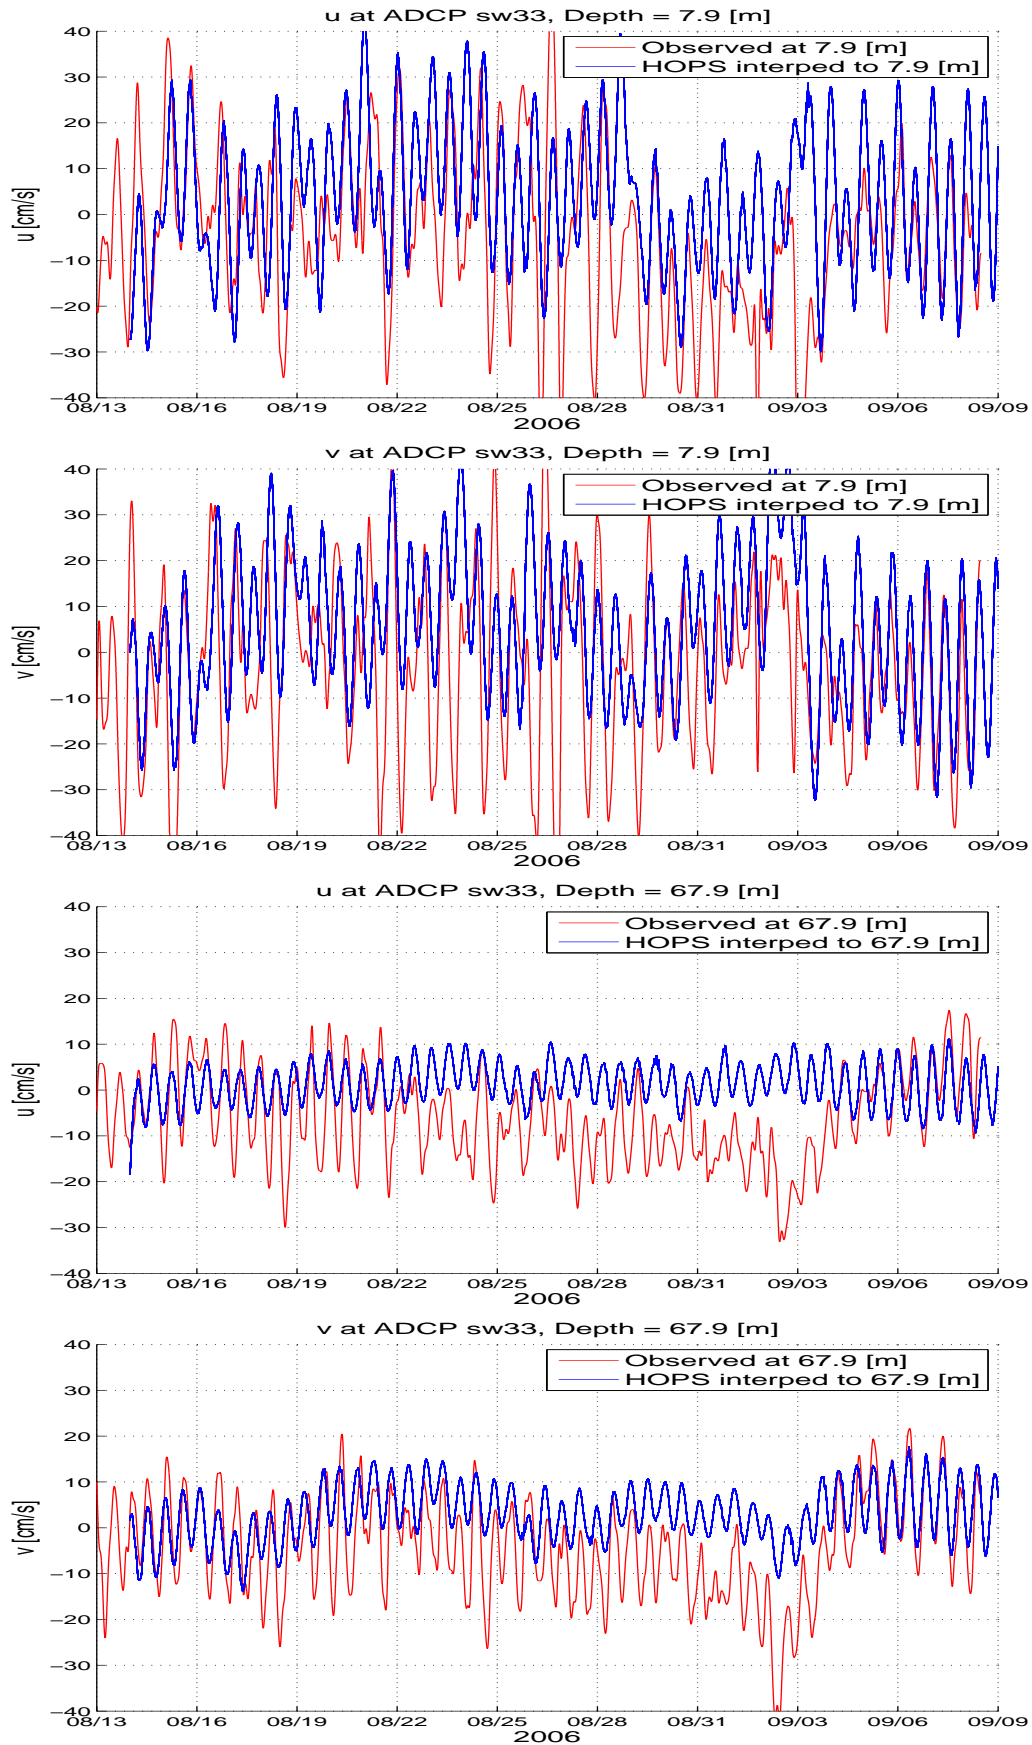

Figure 1. ADCP sw33, HOPS run in Jul10/PJH0/, (upper 2 panels): z7m, (bottom 2 panels): z67m.

Figure 2. ADCP sw33, HOPS run in Jul10/PJH1/, (upper 2 panels): z7m, (bottom 2 panels): z67m.

Figure 3. ADCP sw33, HOPS run in Jul10/PJH2/, (upper 2 panels): z7m, (bottom 2 panels): z67m.

Figure 4. ADCP sw33, HOPS run in Jul10/PJH3/, (upper 2 panels): z7m, (bottom 2 panels): z67m.

Figure 5. ADCP sw33, HOPS run in Jul10/PJH4/, (upper 2 panels): z7m, (bottom 2 panels): z67m.

Figure 6. ADCP sw33, HOPS run in Jul10/PJH5/, (upper 2 panels): z7m, (bottom 2 panels): z67m.

Figure 7. ADCP sw33, HOPS run in Jul10/PJH6/, (upper 2 panels): z7m, (bottom 2 panels): z67m.

Figure 8. ADCP sw33, HOPS run in Jul10/PJH7/, (upper 2 panels): z7m, (bottom 2 panels): z67m.

Figure 9. ADCP sw33, HOPS run in Jul10/PJH8/, (upper 2 panels): z7m, (bottom 2 panels): z67m.

Figure 10. ADCP sw33, HOPS run in Jul10/PJH9/, (upper 2 panels): z7m, (bottom 2 panels): z67m.

Figure 11. ADCP sw33, HOPS run in Jul10/PJH10/, (upper 2 panels): z7m, (bottom 2 panels): z67m.

Figure 12. ADCP sw33, HOPS run in Jul10/PJH11/, (upper 2 panels): z7m, (bottom 2 panels): z67m.