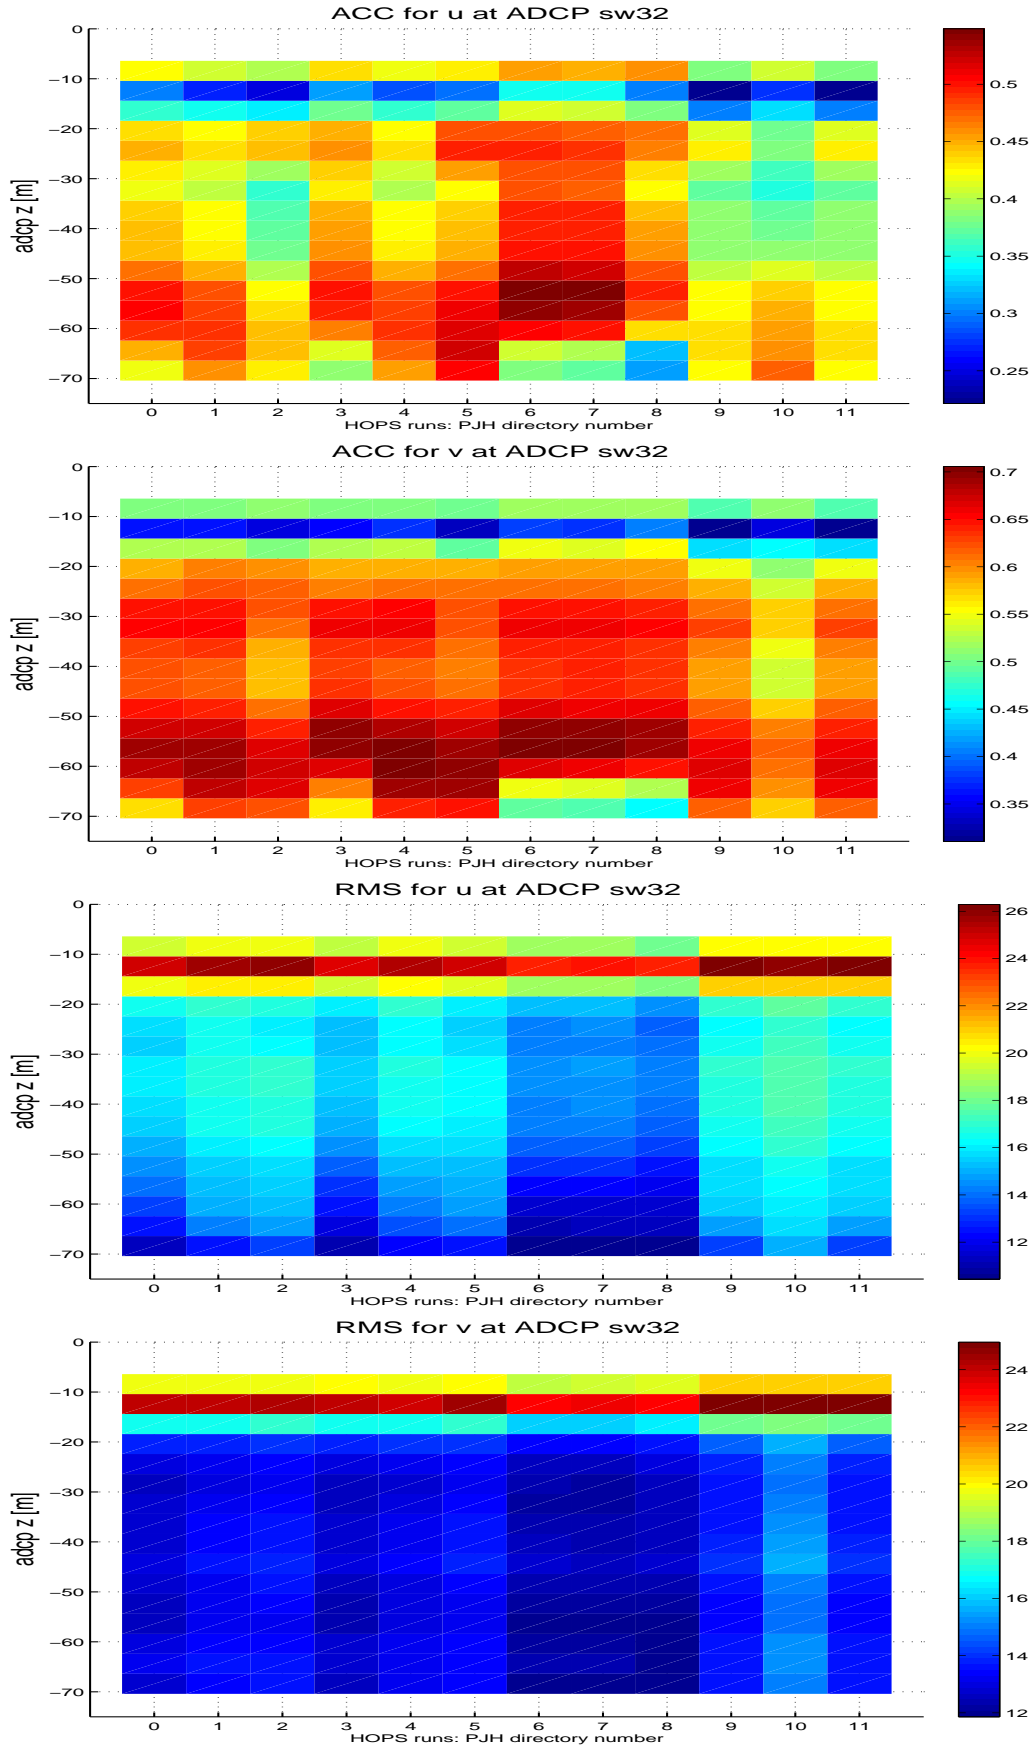

Figure 1. ADCP sw29, HOPS runs PJH0 through PJH11 in Jul10/

Figure 2. ADCP sw30, HOPS runs PJH0 through PJH11 in Jul10/

Figure 3. ADCP sw32, HOPS runs PJH0 through PJH11 in Jul10/

Figure 4. ADCP sw33, HOPS runs PJH0 through PJH11 in Jul10/