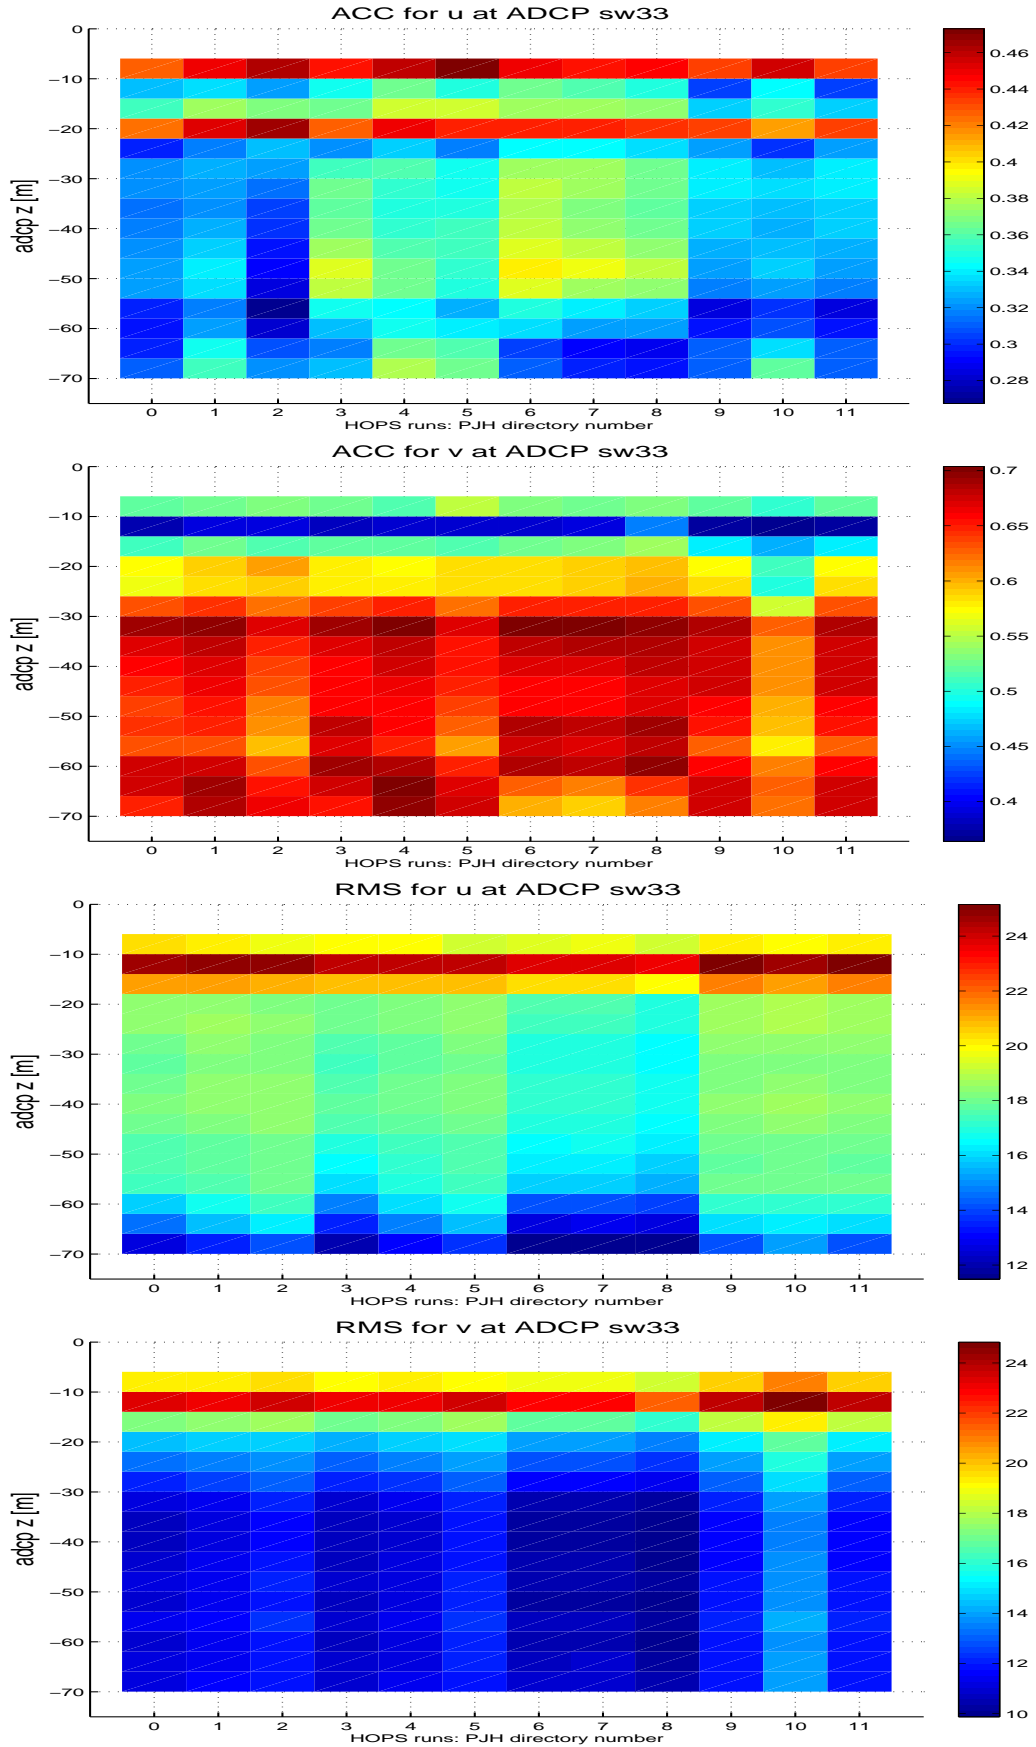

Figure 1. ADCP sw29, HOPS runs PJH0 through PJH11 in Jul10/

Figure 2. ADCP sw30, HOPS runs PJH0 through PJH11 in Jul10/

Figure 3. ADCP sw32, HOPS runs PJH0 through PJH11 in Jul10/

Figure 4. ADCP sw33, HOPS runs PJH0 through PJH11 in Jul10/