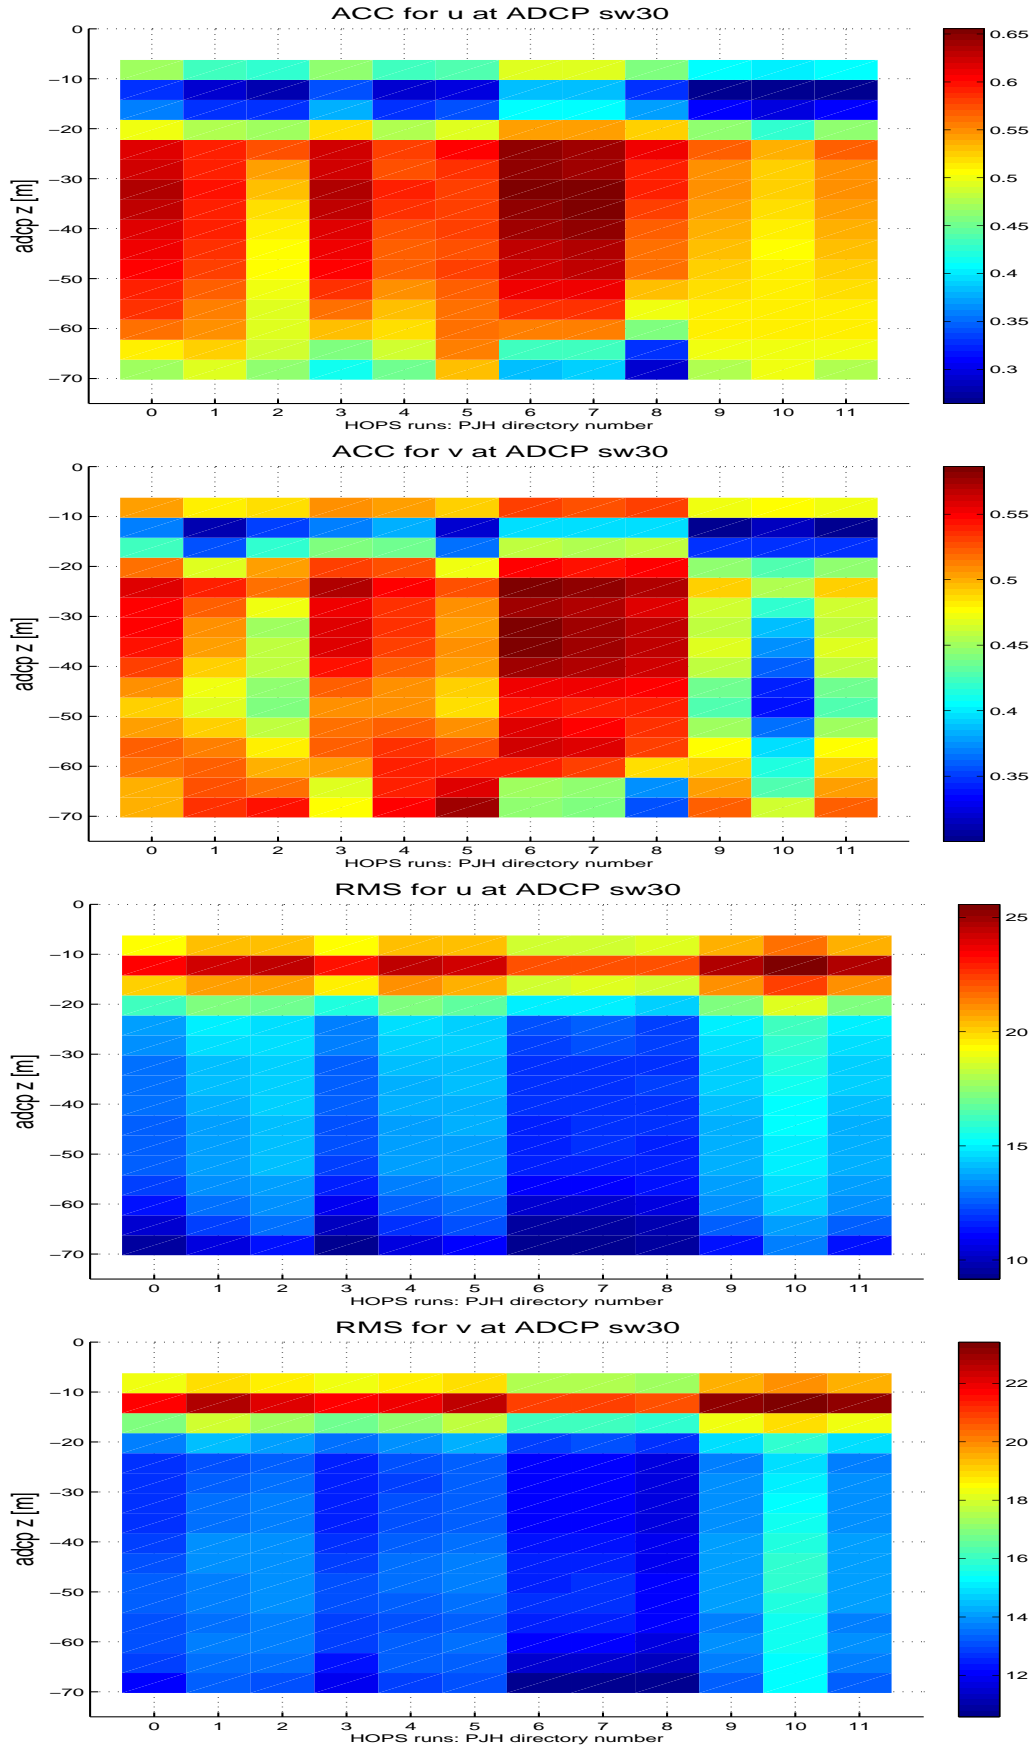

Figure 1. ADCP sw29, HOPS runs PJH0 through PJH11 in Jul10/

Figure 2. ADCP sw30, HOPS runs PJH0 through PJH11 in Jul10/

Figure 3. ADCP sw32, HOPS runs PJH0 through PJH11 in Jul10/

Figure 4. ADCP sw33, HOPS runs PJH0 through PJH11 in Jul10/