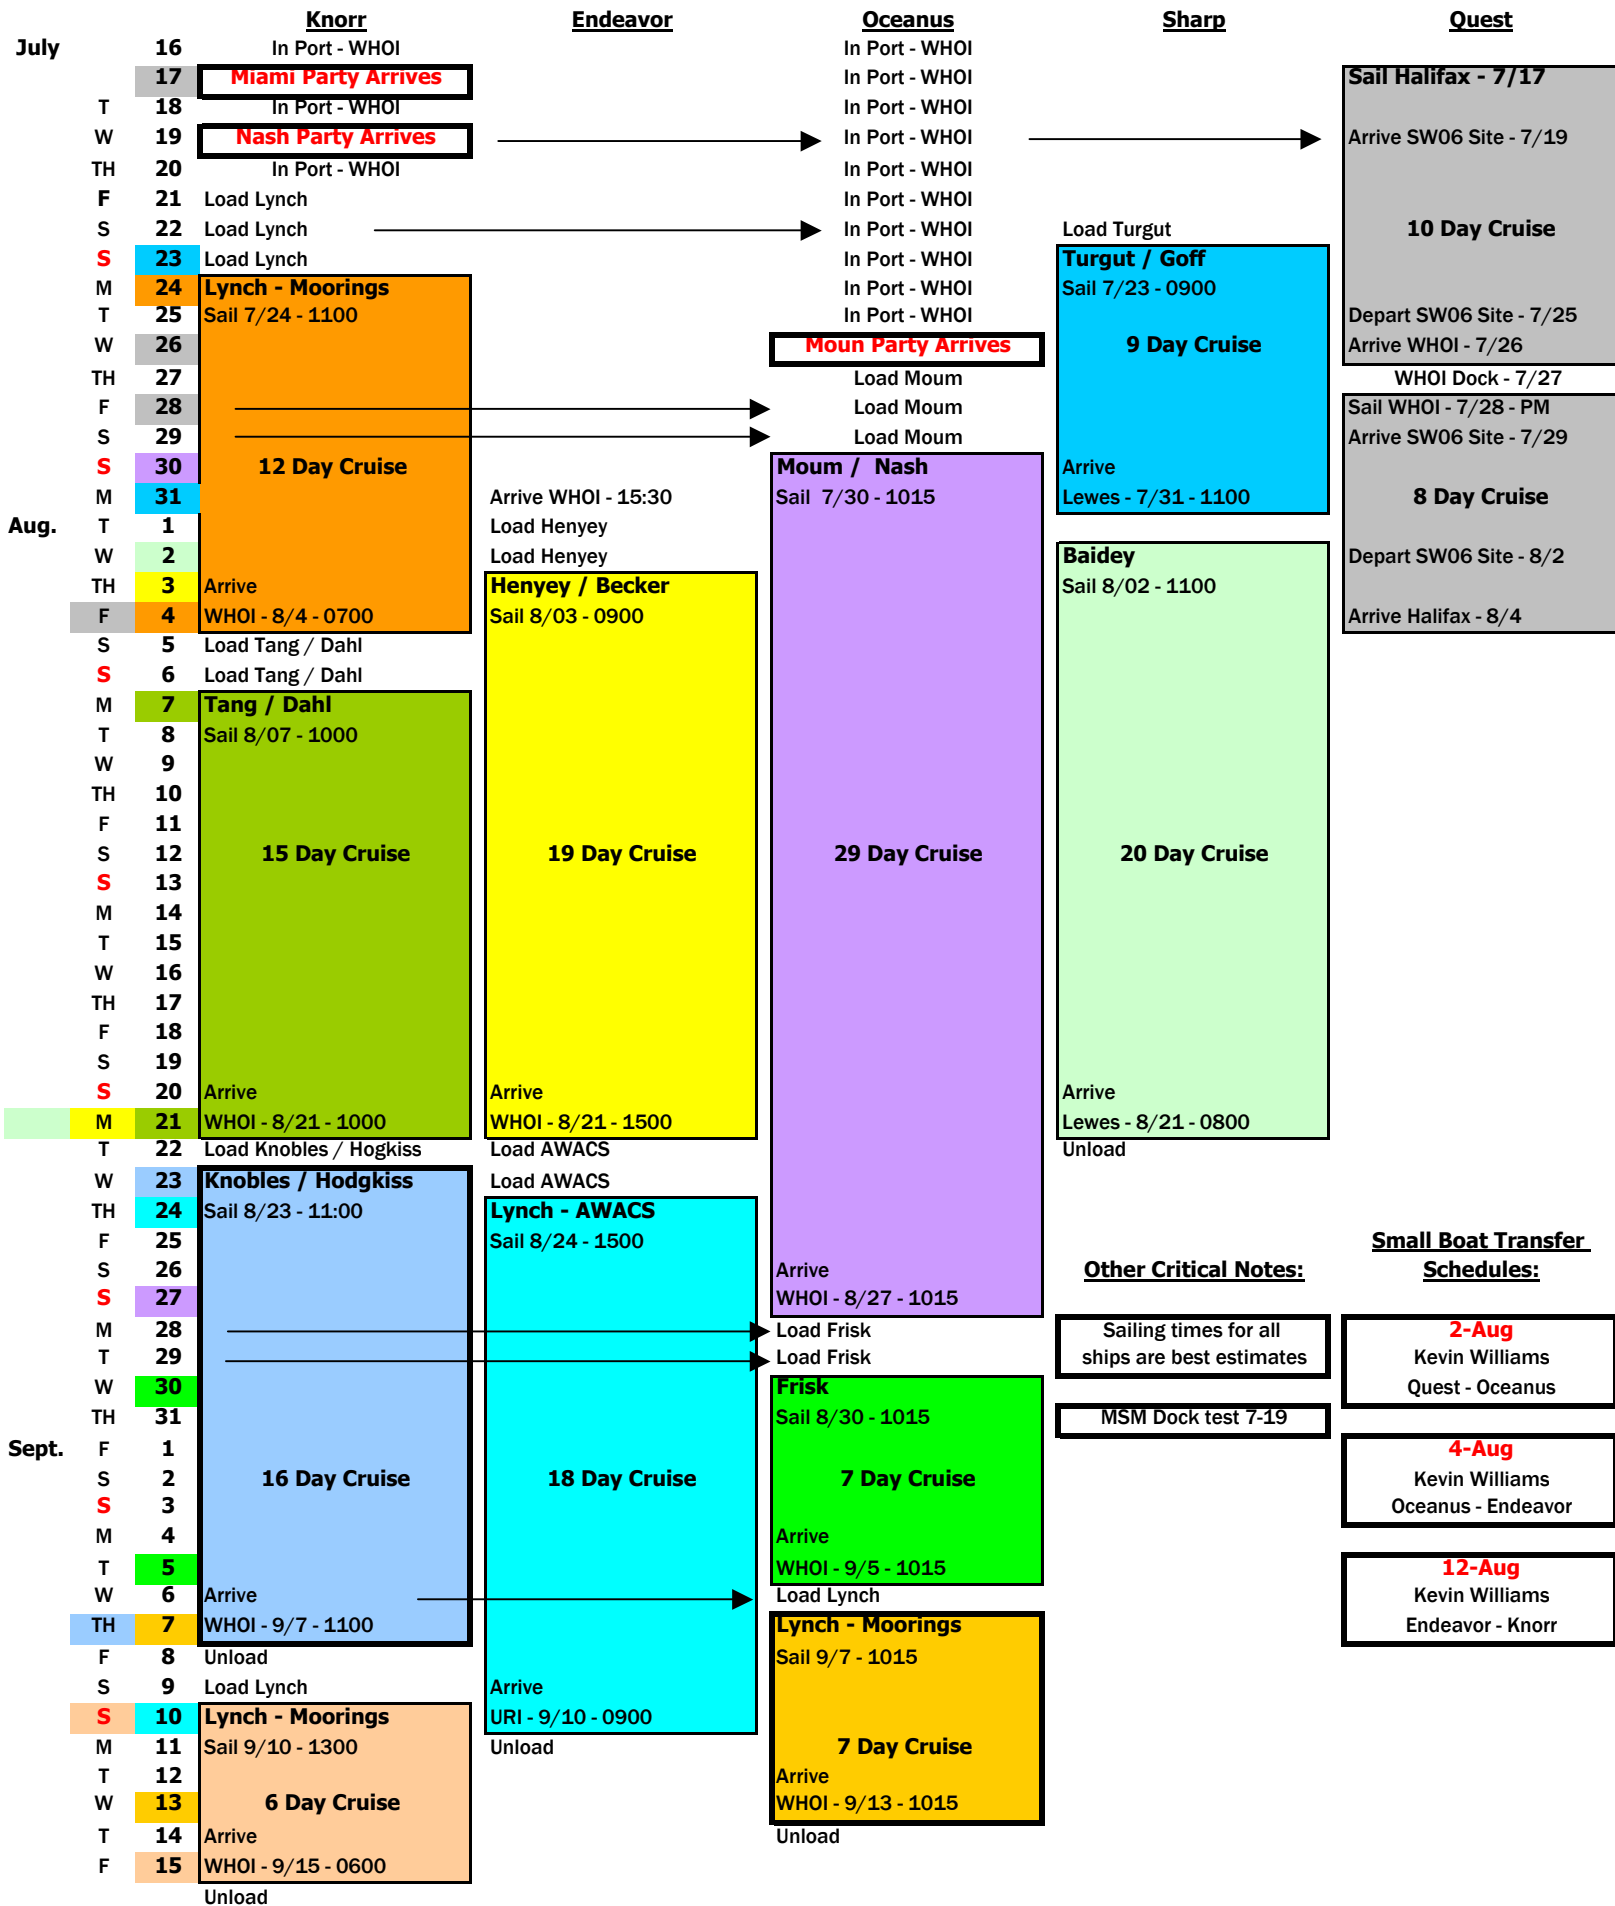

# SHALLOW WATER EXPERIMENT "06"

## CRUISE SCHEDULES - Revision 14

**Other Critical Notes:**

Sailing times for all ships are best estimates

MSM Dock test 7-19

**Small Boat Transfer Schedules:**

**2-Aug**  
Kevin Williams  
Quest - Oceanus

**4-Aug**  
Kevin Williams  
Oceanus - Endeavor

**12-Aug**  
Kevin Williams  
Endeavor - Knorr