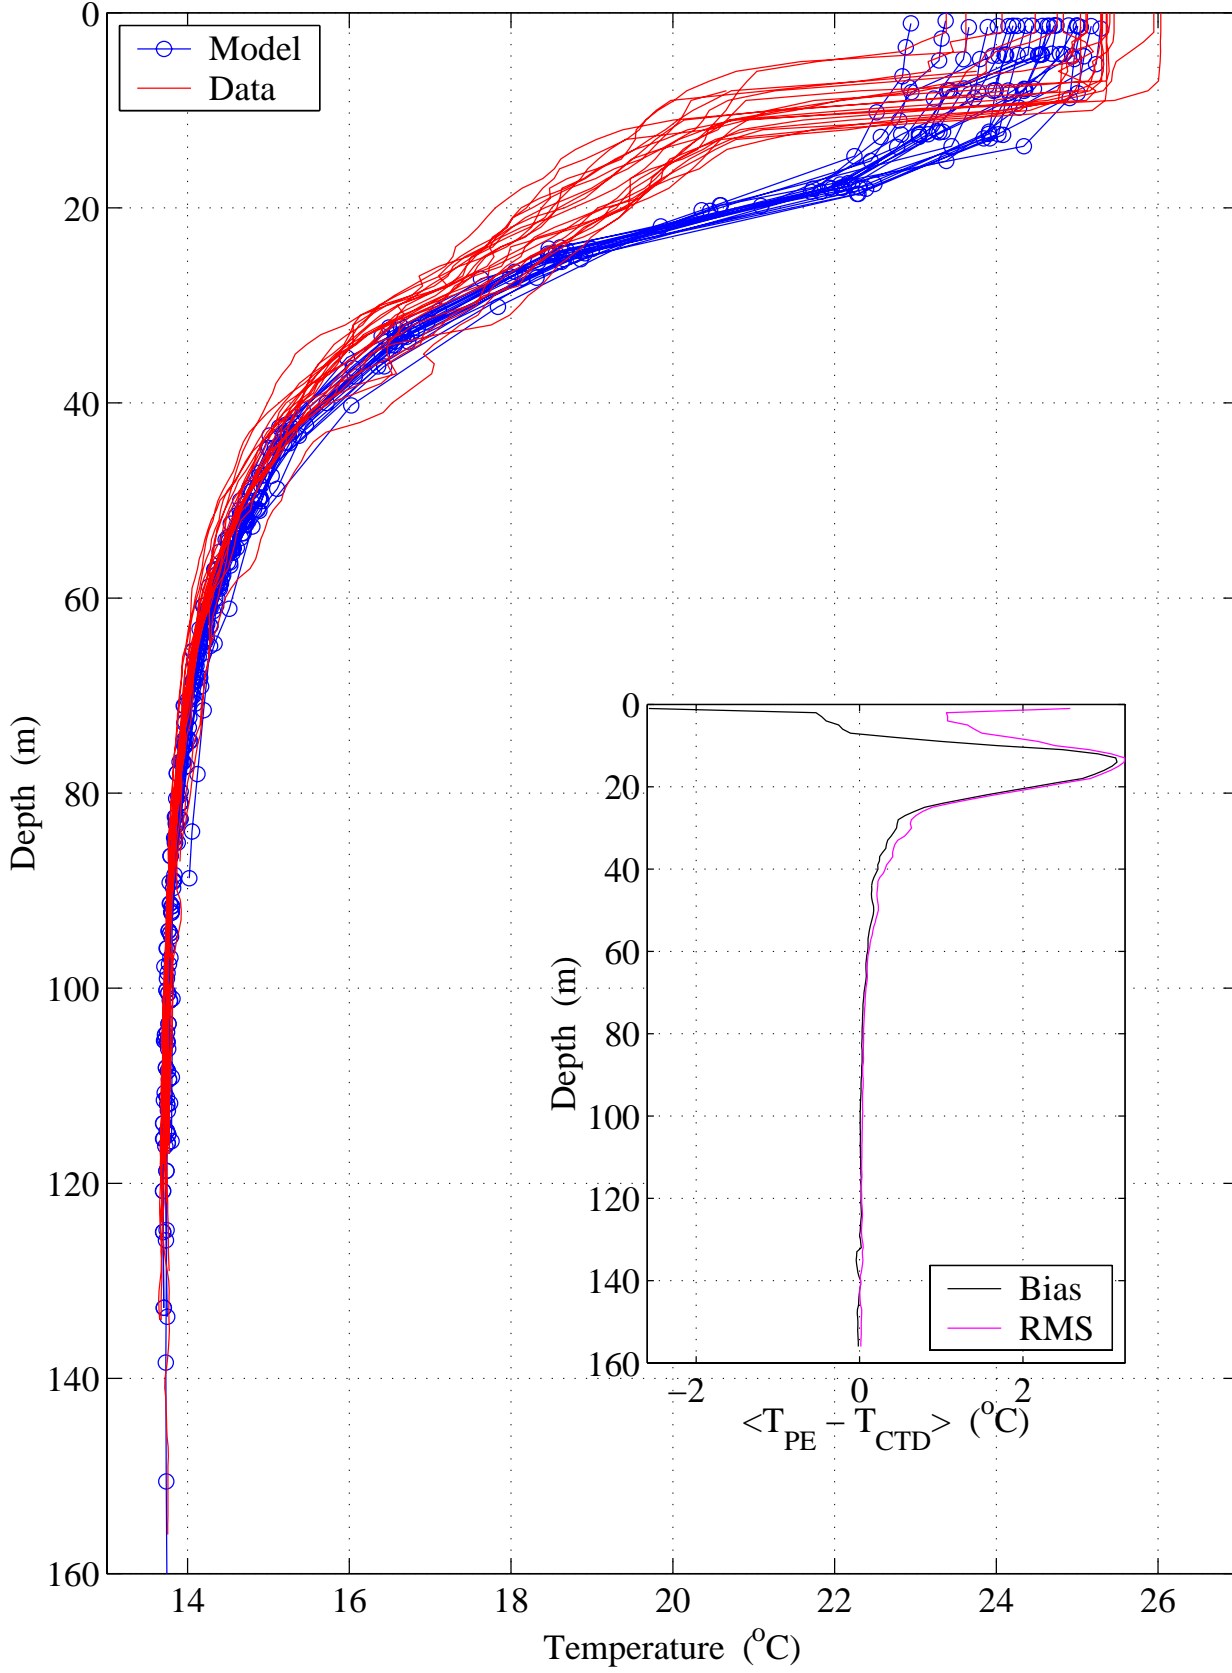

Real-Time Global Comparison.

Outlook: Mini C with Aladin/FNMOC forcing (Jun15_C01)

Best Reanalysis Global Comparison.

EKFAC=0.0952; WDMIX=WVMIX=50; FKPH=0.01; FRICMX=7.5; HCF4; Diurnal (Ru